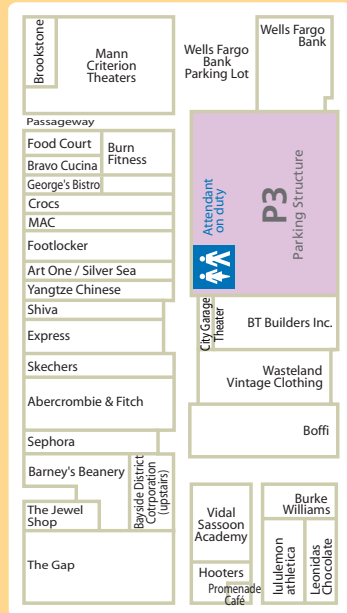

THIRD STREET PROMENADE

SANTA MONICA BOULEVARD

FOURTH STREET