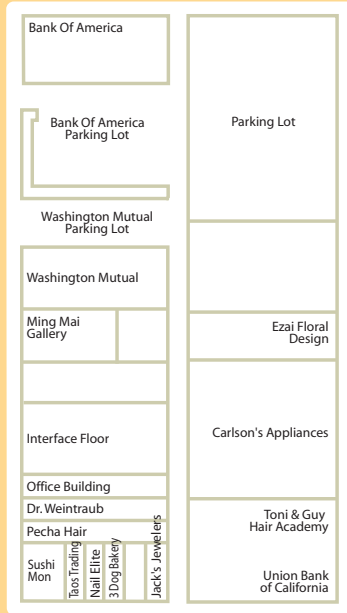

www.downtownsm.com (310) 393-8355 1351 Third Street Promenade, Suite 201 Santa Monica, CA 90401

1300 Block

OCEAN AVENUE

SECOND STREET

THIRD STREET PROMENADE

SANTA MONICA BOULEVARD

FOURTH STREET

FIFTH STREET

To Sixth and Seventh Streets

100 Block

200 Block

300 Block

400 Block

500 Block

Downtown Santa Monica & Third Street Promenade

www.downtownsm.com (310) 393-8355 1351 Third Street Promenade, Suite 201 Santa Monica, CA 90401

100 Block

SECOND STREET

The Coffee Bean	Anthropologie
Dr. Les Miller	Promenade Conservatory
Tudor House	Lush
Angelo's Antiques	Rafinity
208	Yankee Doodle's Billiard Club
24 Hour Fitness Express	Champs
London Travel Center	French Connection
Community Corporation	Quiksilver
Salon	Z Gallerie
Police Sub-Station	Guess?
P6 Parking Structure	Urban Outfitters
Jinky's Cafe	Johnnie's N.Y. Pizza
Chloe	PacSun
Hotel Carmel	Aldo
Buddha's Belly	H&M
Saints Studio	Pinkberry
Interactive Cafe	Papyrus
Big Blue Bus Transit Store	Cafe Crepe
Long Wolf Cligans	

200 Block

THIRD STREET PROMENADE

La Salsa	Jamba Juice	Britannia Pub	Bay Cities Beauty Supply	BoConcepts	Design Within Reach
Wetzels	Clothes Minder	Le Pain Quotidien	Nobel Gem	Salon Vivace	La Serenata de Garibaldi
Fresh	Levis	Puzzle Zoo	Lids	Kira Plastinina	Borders Book & Music & Espresso Bar
GEOX	Journey Shoes	Hear Music Starbucks	forever21	Bebe	AMC Broadway 4
Ripcurl Surf Center	Janss Court Offices & Residential	PASSAGEWAY	Broadway Deli	La Salsa	Jamba Juice
Wetzel's	Candy Baron	Britannia Pub	Bay Cities Beauty Supply	BoConcepts	Design Within Reach
Le Pain Quotidien	Nobel Gem	Salon Vivace	La Serenata de Garibaldi	Basement, the \$10 Store	Stained Glass Bay Lighting
3 on Fourth	Harvelle's Blues Club	Santa Monica Tobacco	The Dance Doctor	Parking Office	Pete's Barber
Shoe Repair Western Union	Active				