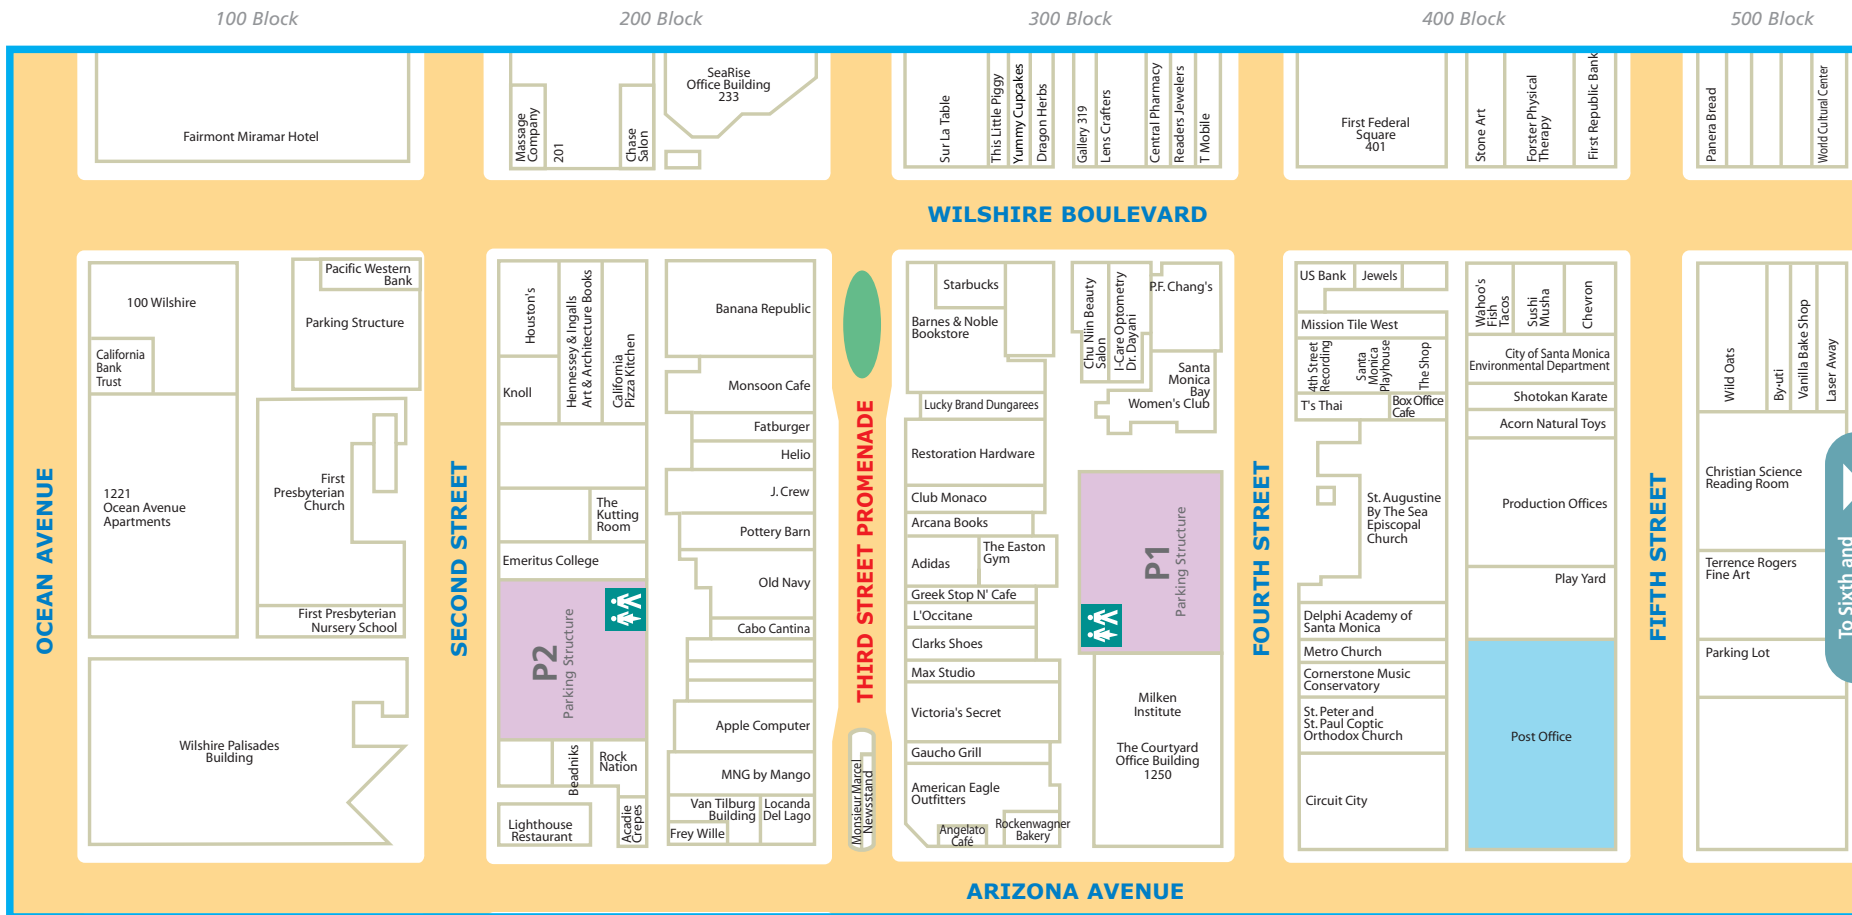

1200 Block

Downtown Santa Monica & Third Street Promenade

www.downtownsm.com (310) 393-8355 1351 Third Street Promenade, Suite 201 Santa Monica, CA 90401