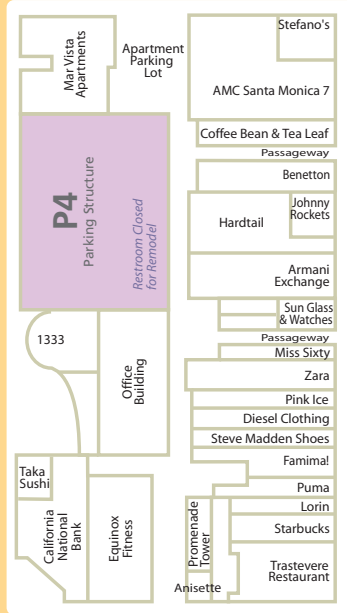

www.downtownsm.com (310) 393-8355 1351 Third Street Promenade, Suite 201 Santa Monica, CA 90401

1300 Block

OCEAN AVENUE

SECOND STREET

THIRD STREET PROMENADE

SANTA MONICA BOULEVARD

FOURTH STREET

FIFTH STREET

To Sixth and Seventh Streets

100 Block

200 Block

300 Block

400 Block

500 Block

Downtown Santa Monica & Third Street Promenade

www.downtownsm.com (310) 393-8355 1351 Third Street Promenade, Suite 201 Santa Monica, CA 90401

1400 Block

OCEAN AVENUE

Sushi Roku	Fringe Salon & Day Spa	Ye Olde Kings Head Pub	Ye Olde Kings Head Pub	Ye Olde Kings Head Pub
Ocean Avenue Seafood	Bundy Building	Santa Monica Power Yoga		
Georgian Hotel	on the Path			
Pomp Salon	Exhale			
Ocean Apartments	Office Building	American Youth Hostel Travel Store		
Hamilton Galleries		American Youth Hostel	Historic Landmk	
Ocean View Hotel	Buca Di Beppo			
Ma' Kai	Kensington Luggage			
Kwilberry	1452			
Joe's Pizza				
Liquor				
The Spot				
The Yard				
China Valley Yogurt				
Evergreen				
Teahouse				
xooro				
Oxbow				

100 Block

SECOND STREET

The Coffee Bean	Anthropologie
Dr. Les Miller	Promenade Conservatory
Tudor House	Lush
Angelo's Antiques	Rafinity
208	Yankee Doodle's Billiard Club
24 Hour Fitness Express	Champs
London Travel Center	French Connection
Community Corporation	Quiksilver
Salon	Z Gallerie
Police Sub-Station	Guess?
P6 Parking Structure	Urban Outfitters
Jinky's Cafe	Johnnie's N.Y. Pizza
Chloe	PacSun
Hotel Carmel	Aldo
Buddha's Belly	H&M
Saints Studio	Pinkberry
Interactive Cafe	Papyrus
Big Blue Bus Transit Store	Cafe Crepe
Long Wolf Cligans	