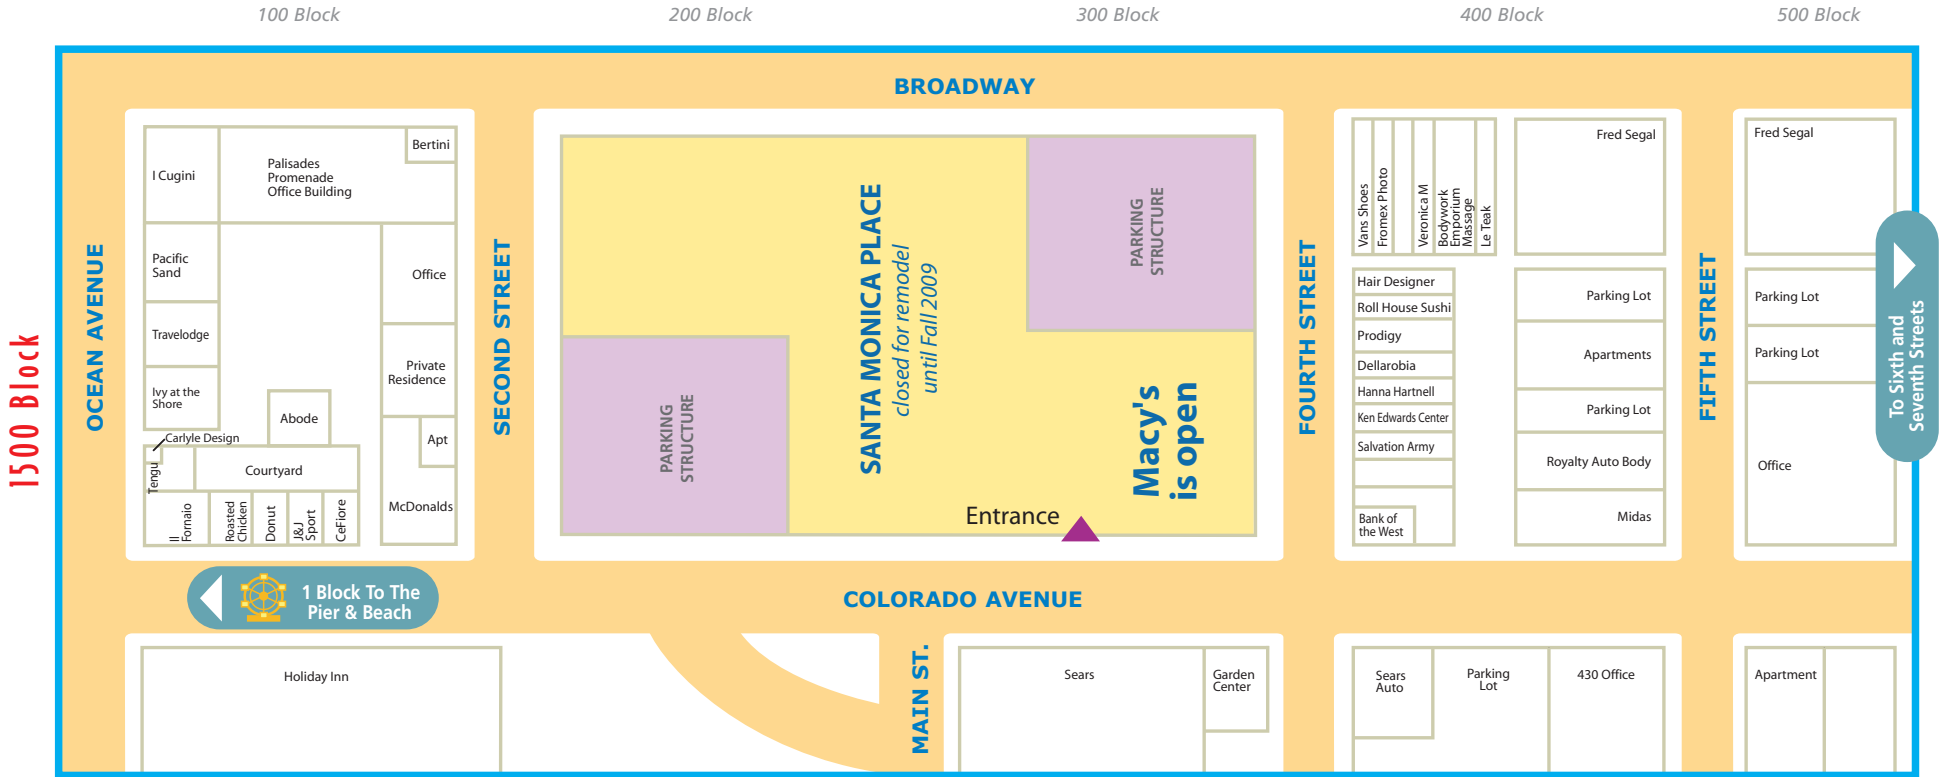

200 Block

THIRD STREET PROMENADE

La Salsa	Jamba Juice	Britannia Pub	Bay Cities Beauty Supply	BoConcepts	Design Within Reach
Wetzels	Clothes Minder	Le Pain Quotidien	Nobel Gem	Salon Vivace	La Serenata de Garibaldi
Fresh	Levis	Puzzle Zoo	Lids	Kira Plastinina	Borders Book & Music & Espresso Bar
GEOX	Journey Shoes	Hear Music Starbucks	forever21	Bebe	AMC Broadway 4
Ripcurl Surf Center	Janss Court Offices & Residential	PASSAGEWAY	Broadway Deli	La Salsa	Jamba Juice
Wetzel's	Candy Baron	Britannia Pub	Bay Cities Beauty Supply	BoConcepts	Design Within Reach
Le Pain Quotidien	Nobel Gem	Salon Vivace	La Serenata de Garibaldi	Basement, the \$10 Store	Stained Glass Bay Lighting
3 on Fourth	Harvelle's Blues Club	Santa Monica Tobacco	The Dance Doctor	Parking Office	Pete's Barber
Shoe Repair Western Union	Active				

400 Block

FIFTH STREET

Jiraffe	Flower Box	Jack n' Jill's	Thunderbolt Books	Real Food Daily
AKWA	Nail Affairs	Caruso Tailor	Hair Café	Top Drawer
Hearing Aid/Chiro Center	Office Building	M2 Pilates	Performance Bike Shop	

500 Block

BROADWAY

Downtown Santa Monica & Third Street Promenade

www.downtownsm.com (310) 393-8355 1351 Third Street Promenade, Suite 201 Santa Monica, CA 90401

Downtown Santa Monica & Third Street Promenade