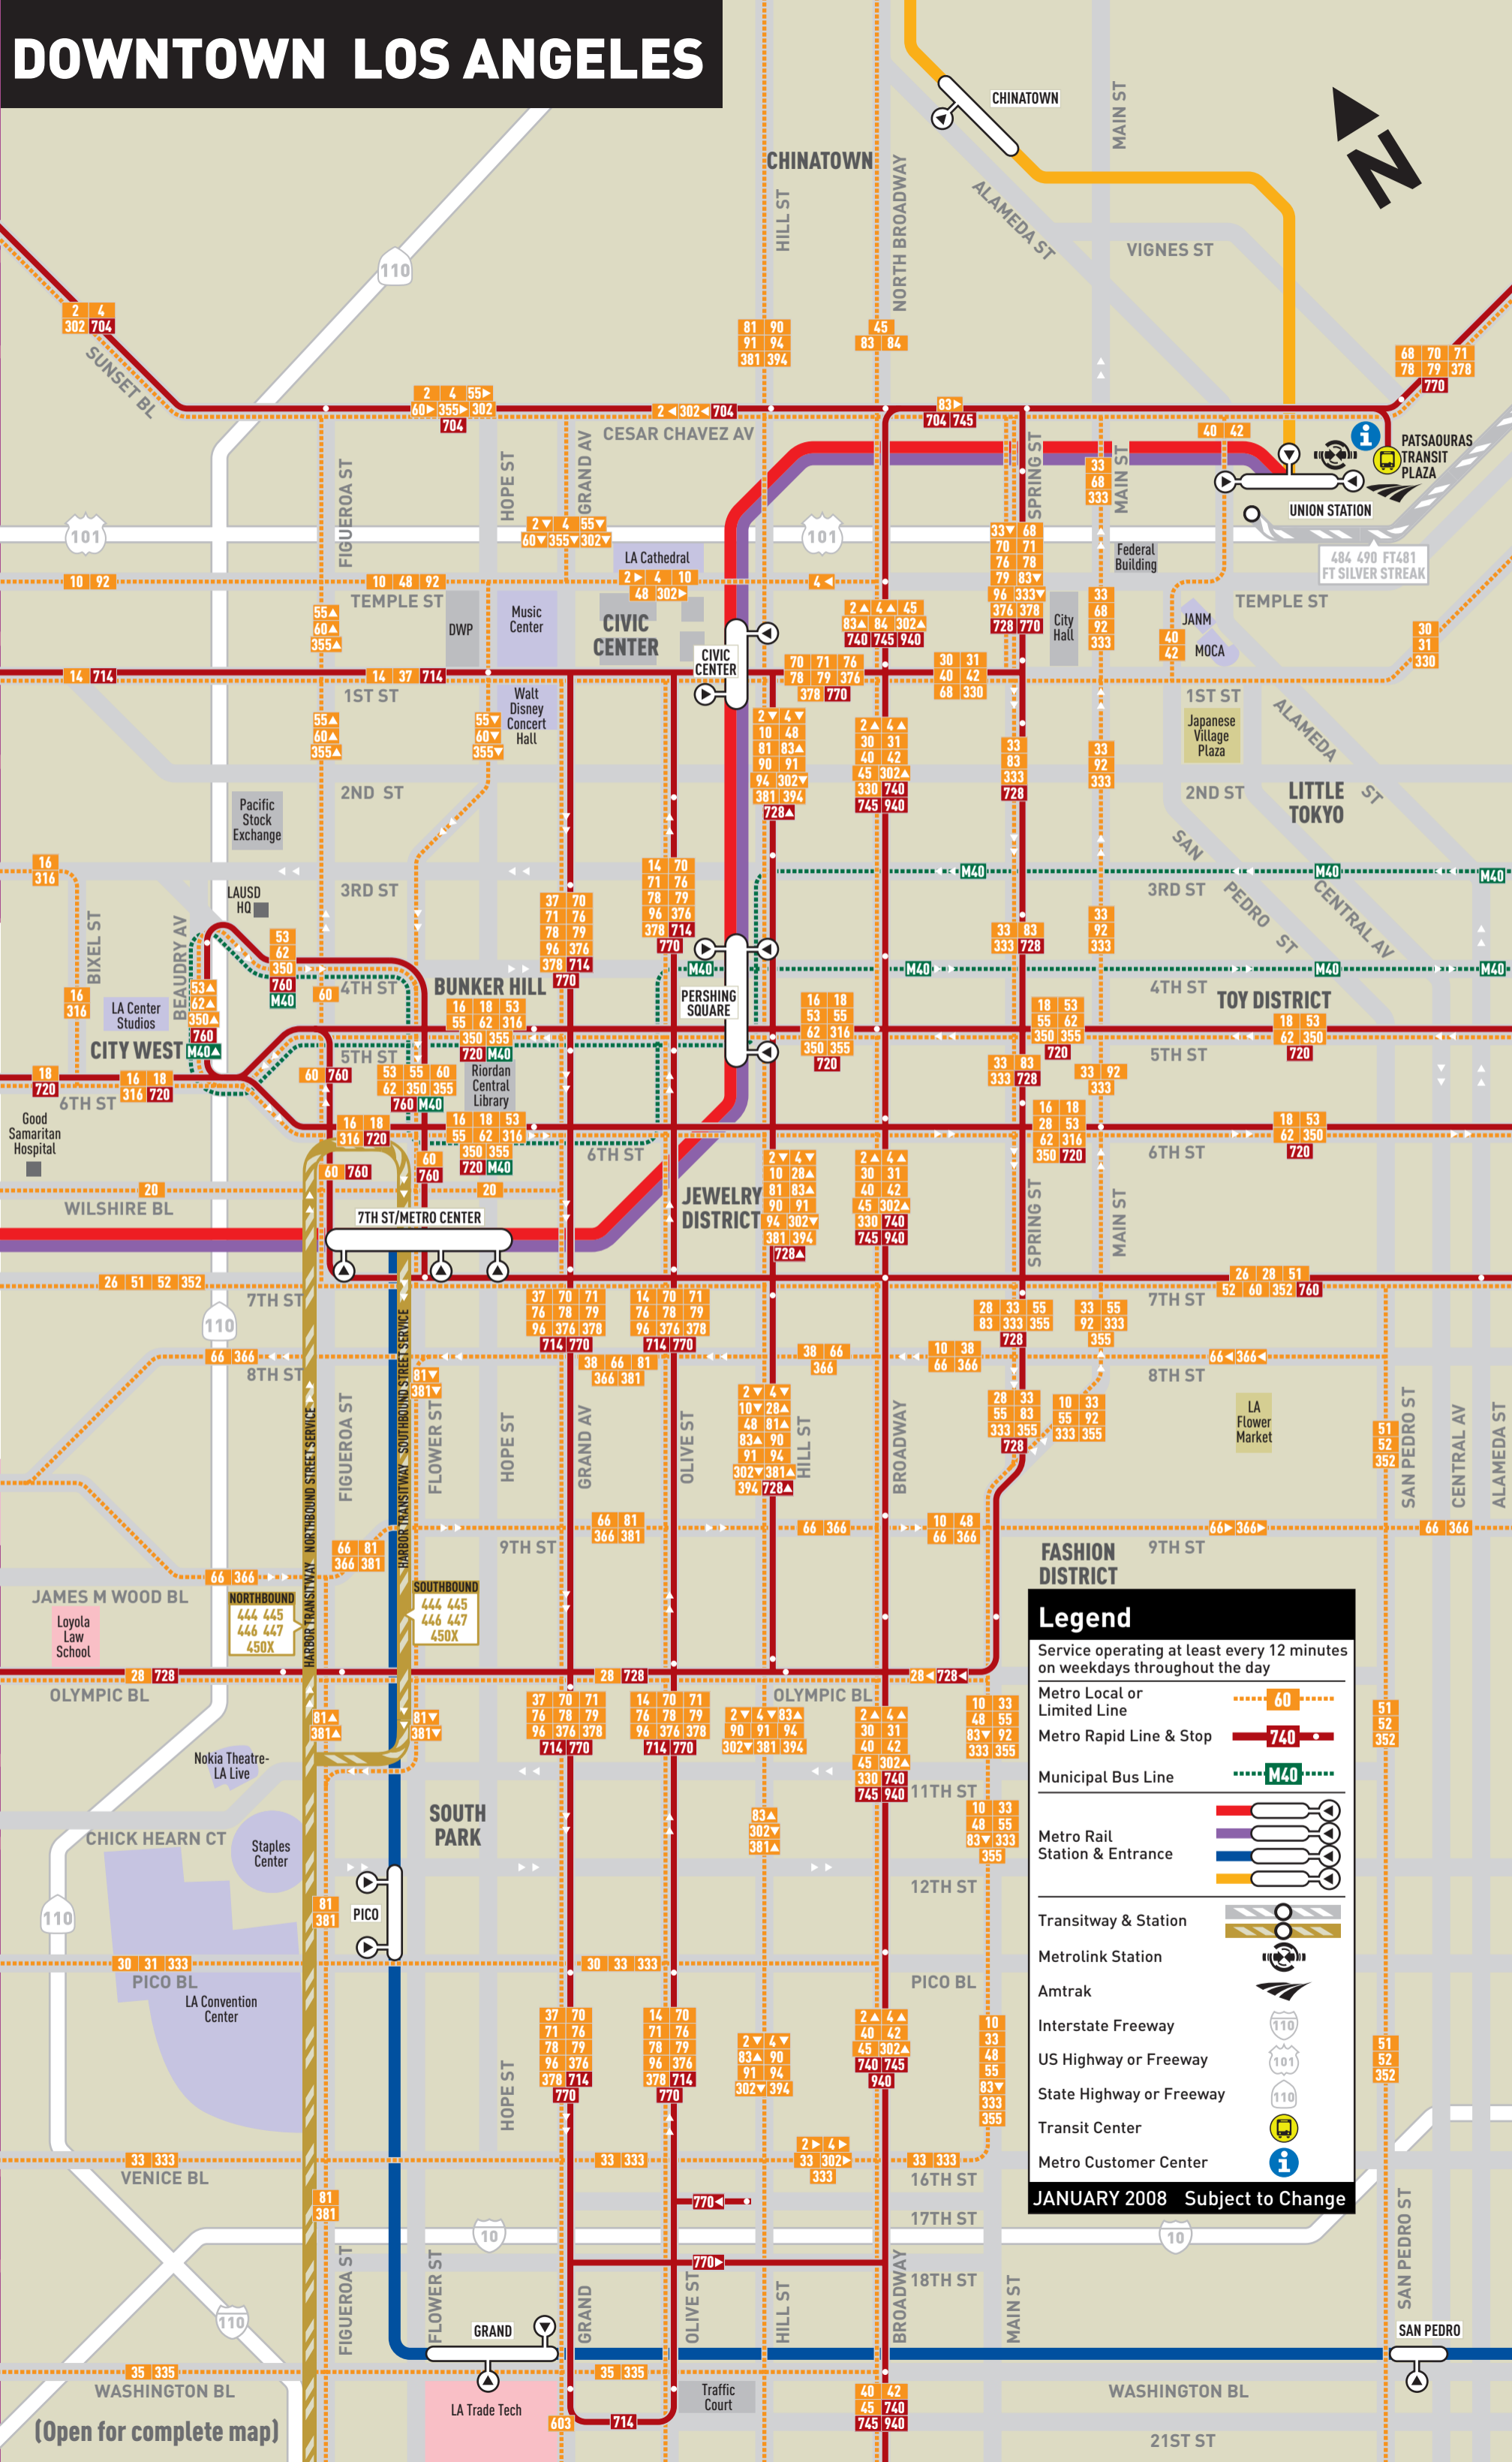

M '12 Minute' Map
Metro

Service operating at least every 12 minutes on weekdays throughout the day

Metro Local or Limited Line 60	Metro Rapid Line & Stop 740	Municipal Bus Line M40
Metro Rail Line & Station	MetroLink Station	
Metro Rail Transfer Station	Transit Center	
Metro Liner & Station		
Transitway & Station	Interstate Freeway	

JANUARY 2008 Subject to Change 08-1428 ©2008 LACMTA

DOWNTOWN LOS ANGELES

To/from Downtown Los Angeles Metro Local, Limited and Rapid Lines

Line(s)	Serving	Between	And
2,302	Sunset Bl	Downtown LA	Fairfax Av
4,704	Santa Monica Bl	Downtown LA	West LA
14,714	Beverly Bl	Downtown LA	San Vicente Bl
16,316	3rd St	Downtown LA	La Cienega Bl
18	West 6th St-Whittier Bl	Wilshire/Western	Montebello
20,720,920	Wilshire Bl	Downtown LA	Santa Monica
26,51,52,352	West 7th St-Avalon Bl	7th/Hoover	Avalon Station
28,728	Olympic Bl	Downtown LA	Century City
30,31,330	East 1st St-West Pico Bl	Pico/Rimpau	Rowan Av
33,333	Venice Bl	Downtown LA	Venice
35,335	West Washington Bl	Downtown LA	Washington/Fairfax
37	West Adams Bl	Downtown LA	La Brea Av
40,740,940	M L King Bl-Crenshaw Bl - Hawthorne Bl	Downtown LA	South Bay Galleria
45,745	Broadway	Downtown LA	Harbor Fwy Station
45,83,84	North Broadway	Downtown LA	LA River Bridge
60,760	Long Beach Bl	Downtown LA	Artesia Station
66,366	West 8th St-E Olympic Bl	Western Av	Garfield Av
68,770	C Chavez Bl	Downtown LA	Atlantic Bl
70,770	Garvey Av	Downtown LA	El Monte Station
70,71,370	City Terrace	Downtown LA	Ramona Bl
81,381	Figueroa St	Harbor Fwy Station	York Bl
94,394	San Fernando Rd	Downtown LA	Burbank
720	Wilshire Bl-6th St-Whittier Bl	Santa Monica	Commerce Center