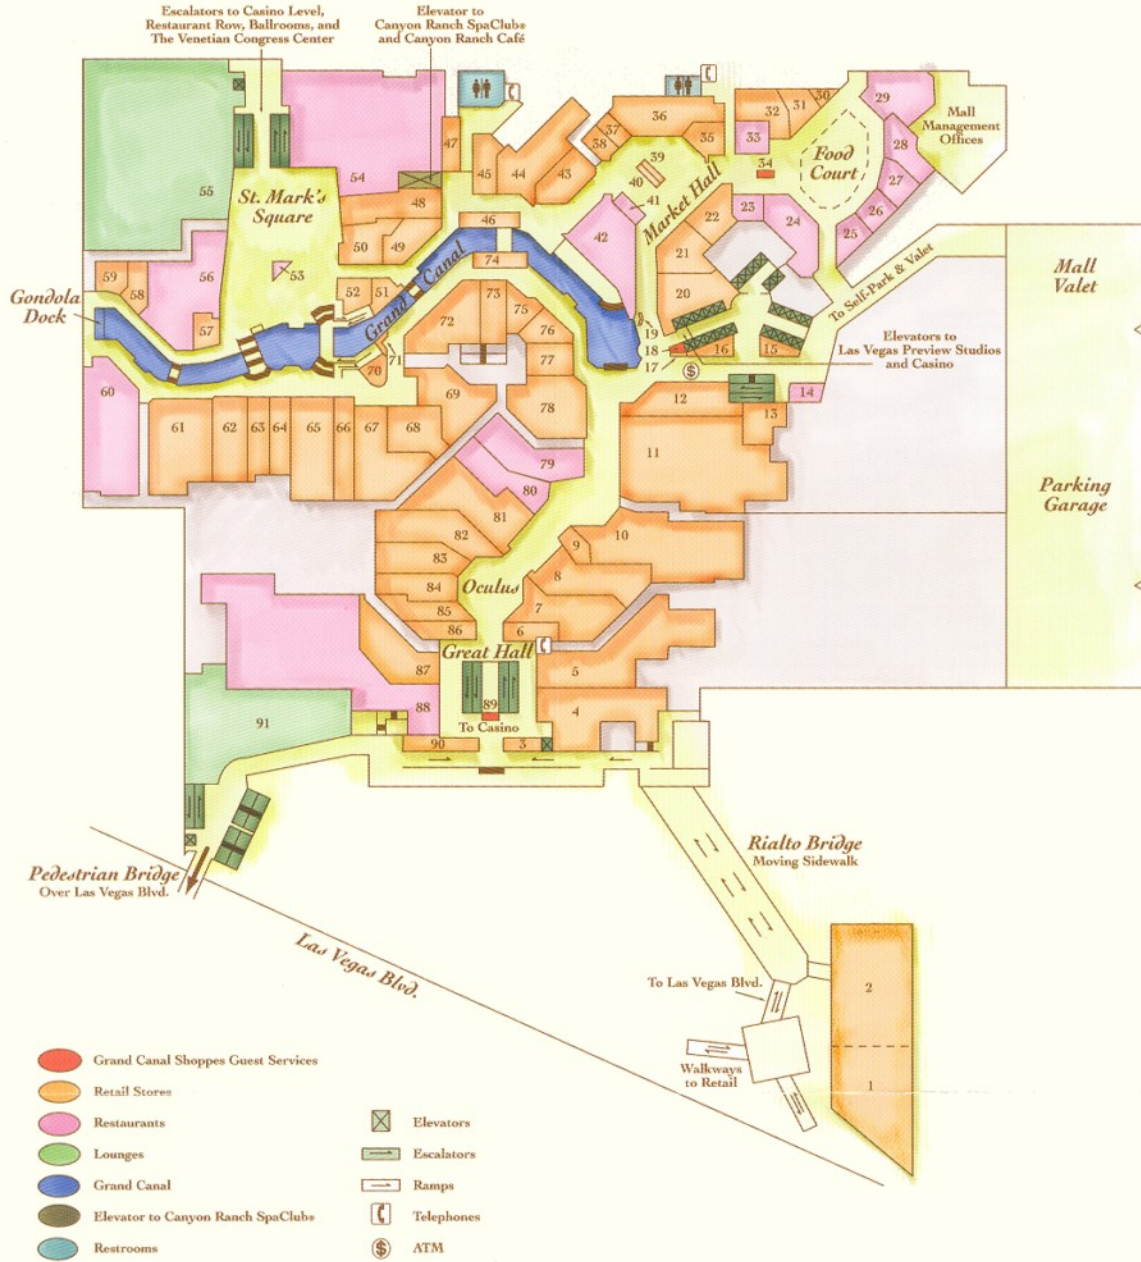

The Grand Canal Shoppes

SECOND LEVEL

Casino Level

STREET LEVEL

- Grand Canal Shoppes Guest Services
- Retail Stores
- Restaurants
- Lounges
- Grand Canal
- Elevator to Canyon Ranch Spa Clubs
- Restrooms
- E Elevators
- E Escalators
- R Ramps
- T Telephones
- \$ ATM

- Hotel Registration
- Casino
- Convention Facilities
- Retail Stores
- Restaurants
- Guggenheim Hermitage Museum
- Lounges
- Restrooms
- E Elevators
- E Escalators
- M Moving Walkways
- T Telephones
- \$ Cash Machine (ATM)
- C Change Cage