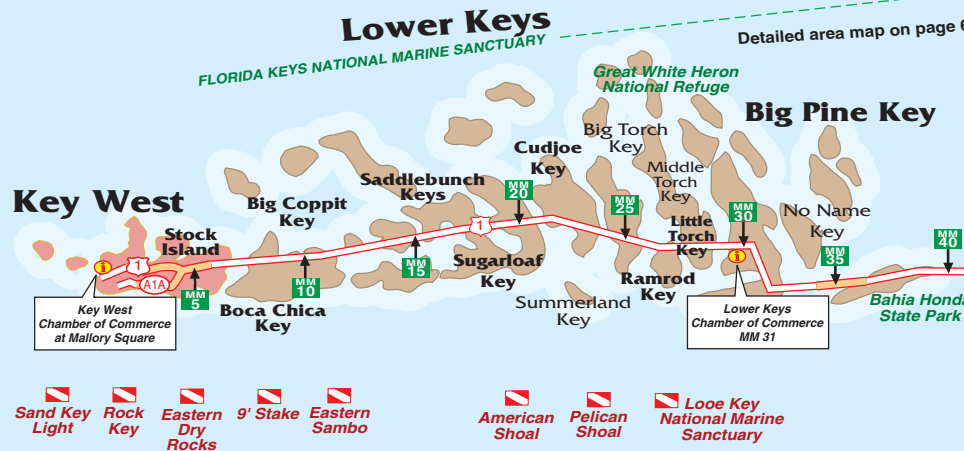

Driving times are approximate in hours. Actual driving time may vary depending on traffic and road construction.

see FLORIDA KEYS

— U.S. Highway
— State Highway
— Toll Road
— 4 Lane Rd
— 2 Lane Rd
— Sanctuary or Park Boundaries
● Mile Marker
● Points of Interest
● Chamber of Commerce
■ Dive Site

Copyright 2009 Miles Media Group, Inc. Map is not to scale.