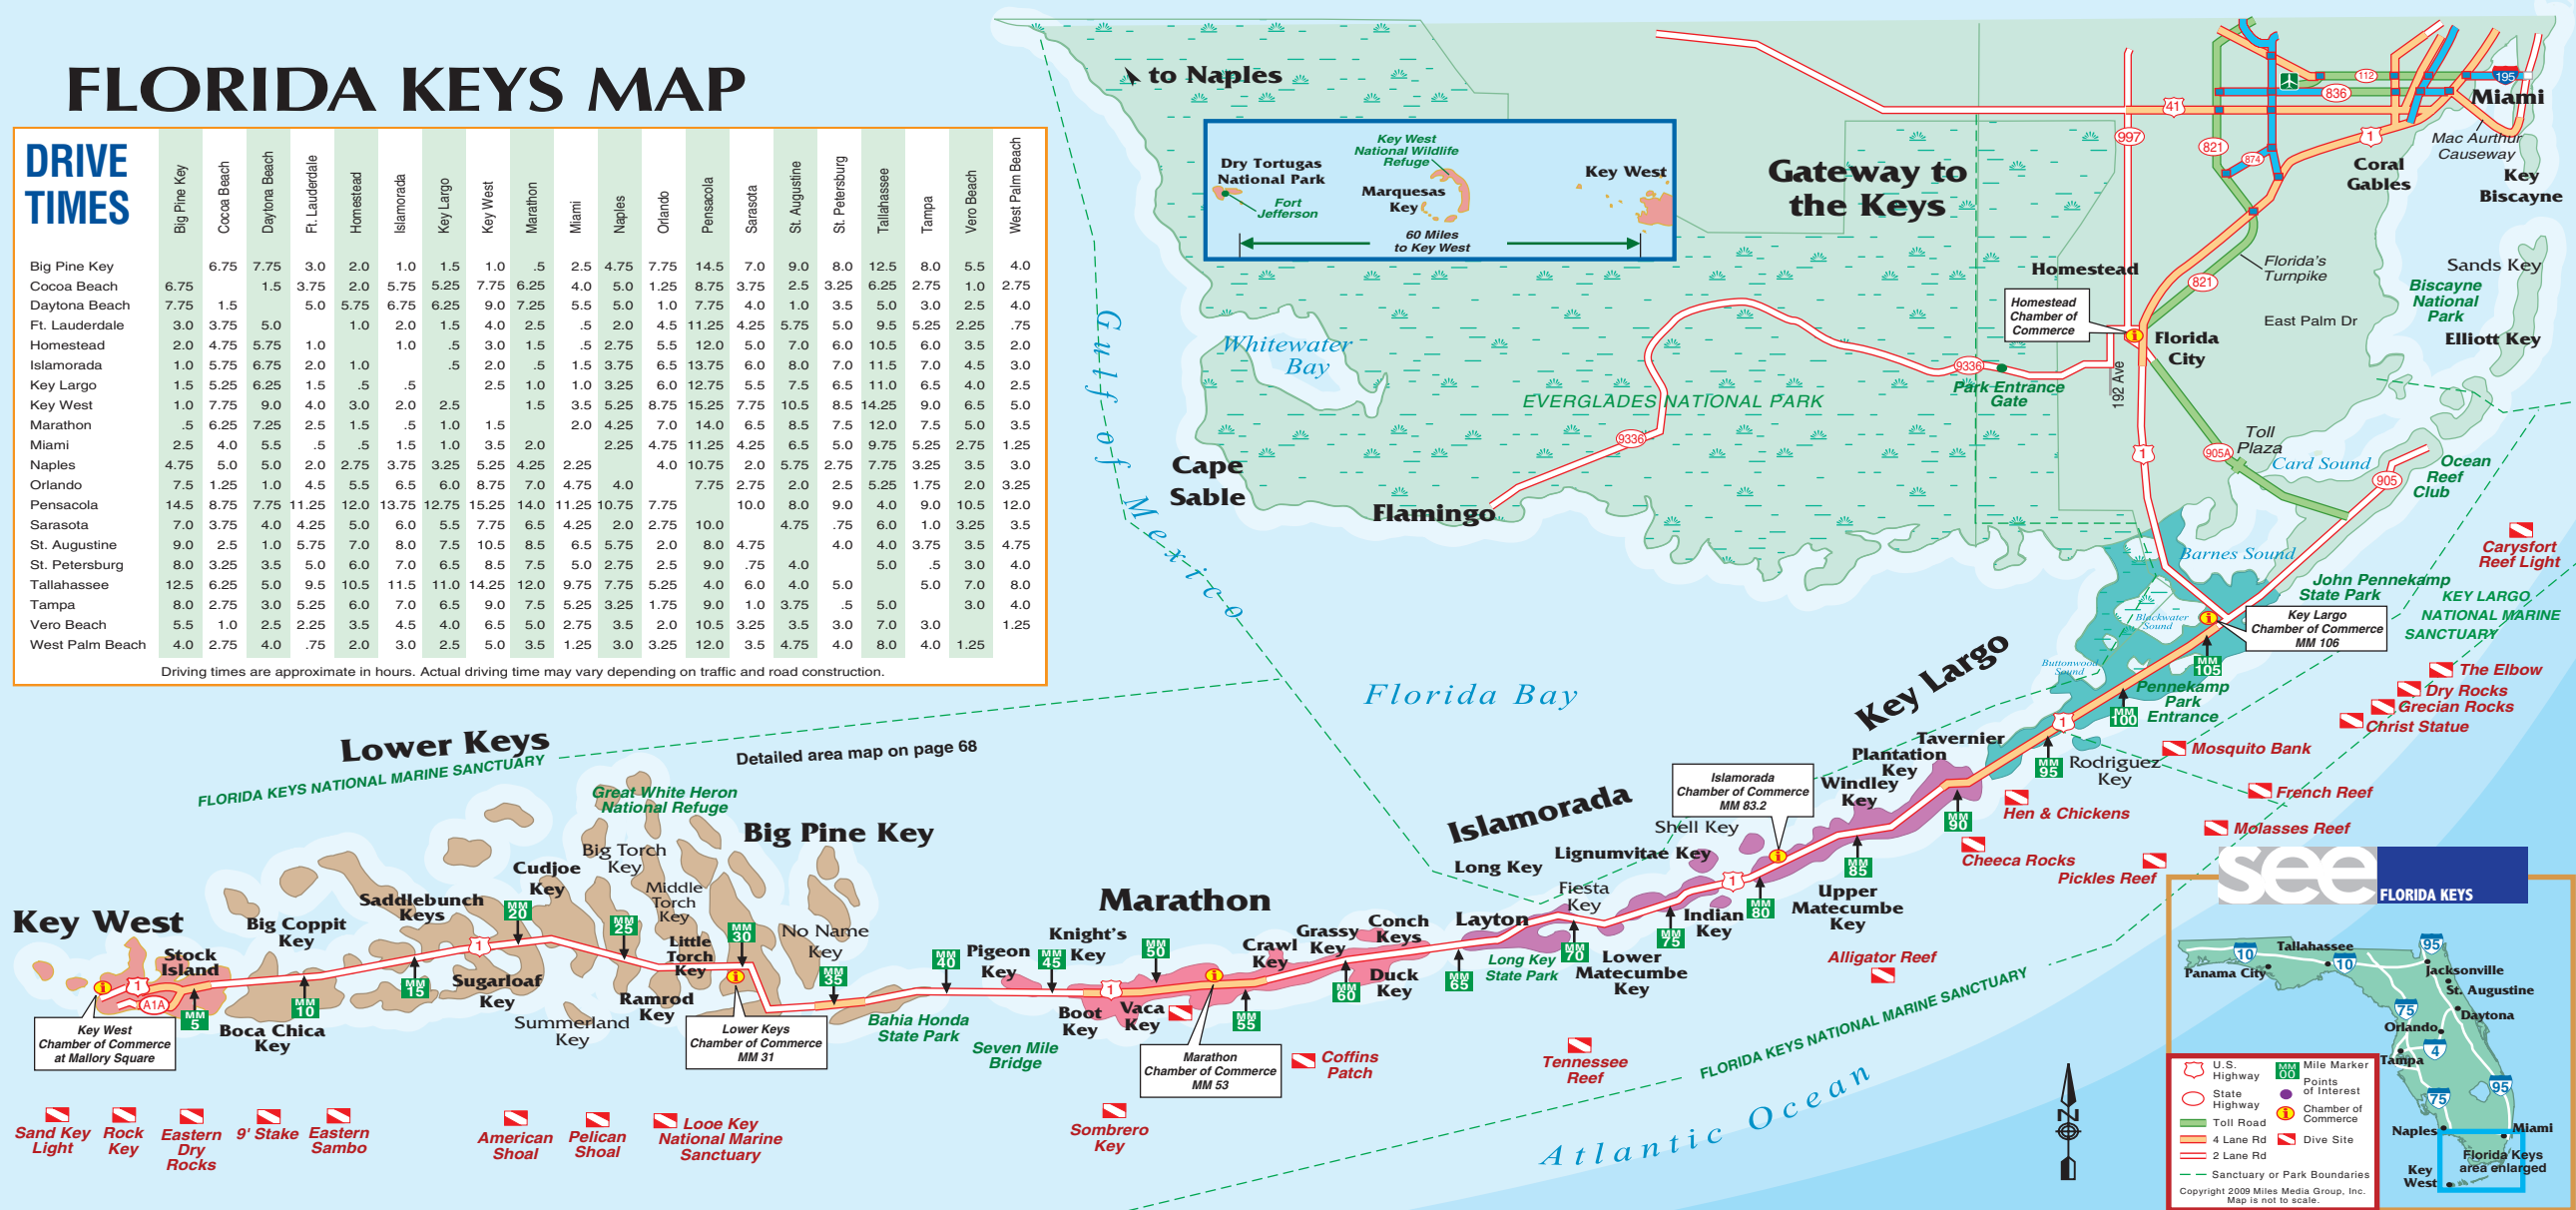

Driving times are approximate in hours. Actual driving time may vary depending on traffic and road construction.

see FLORIDA KEYS

— U.S. Highway
— State Highway
— Toll Road
— 4 Lane Rd
— 2 Lane Rd
— Sanctuary or Park Boundaries
● Mile Marker
● Points of Interest
● Chamber of Commerce
■ Dive Site

Copyright 2009 Miles Media Group, Inc. Map is not to scale.